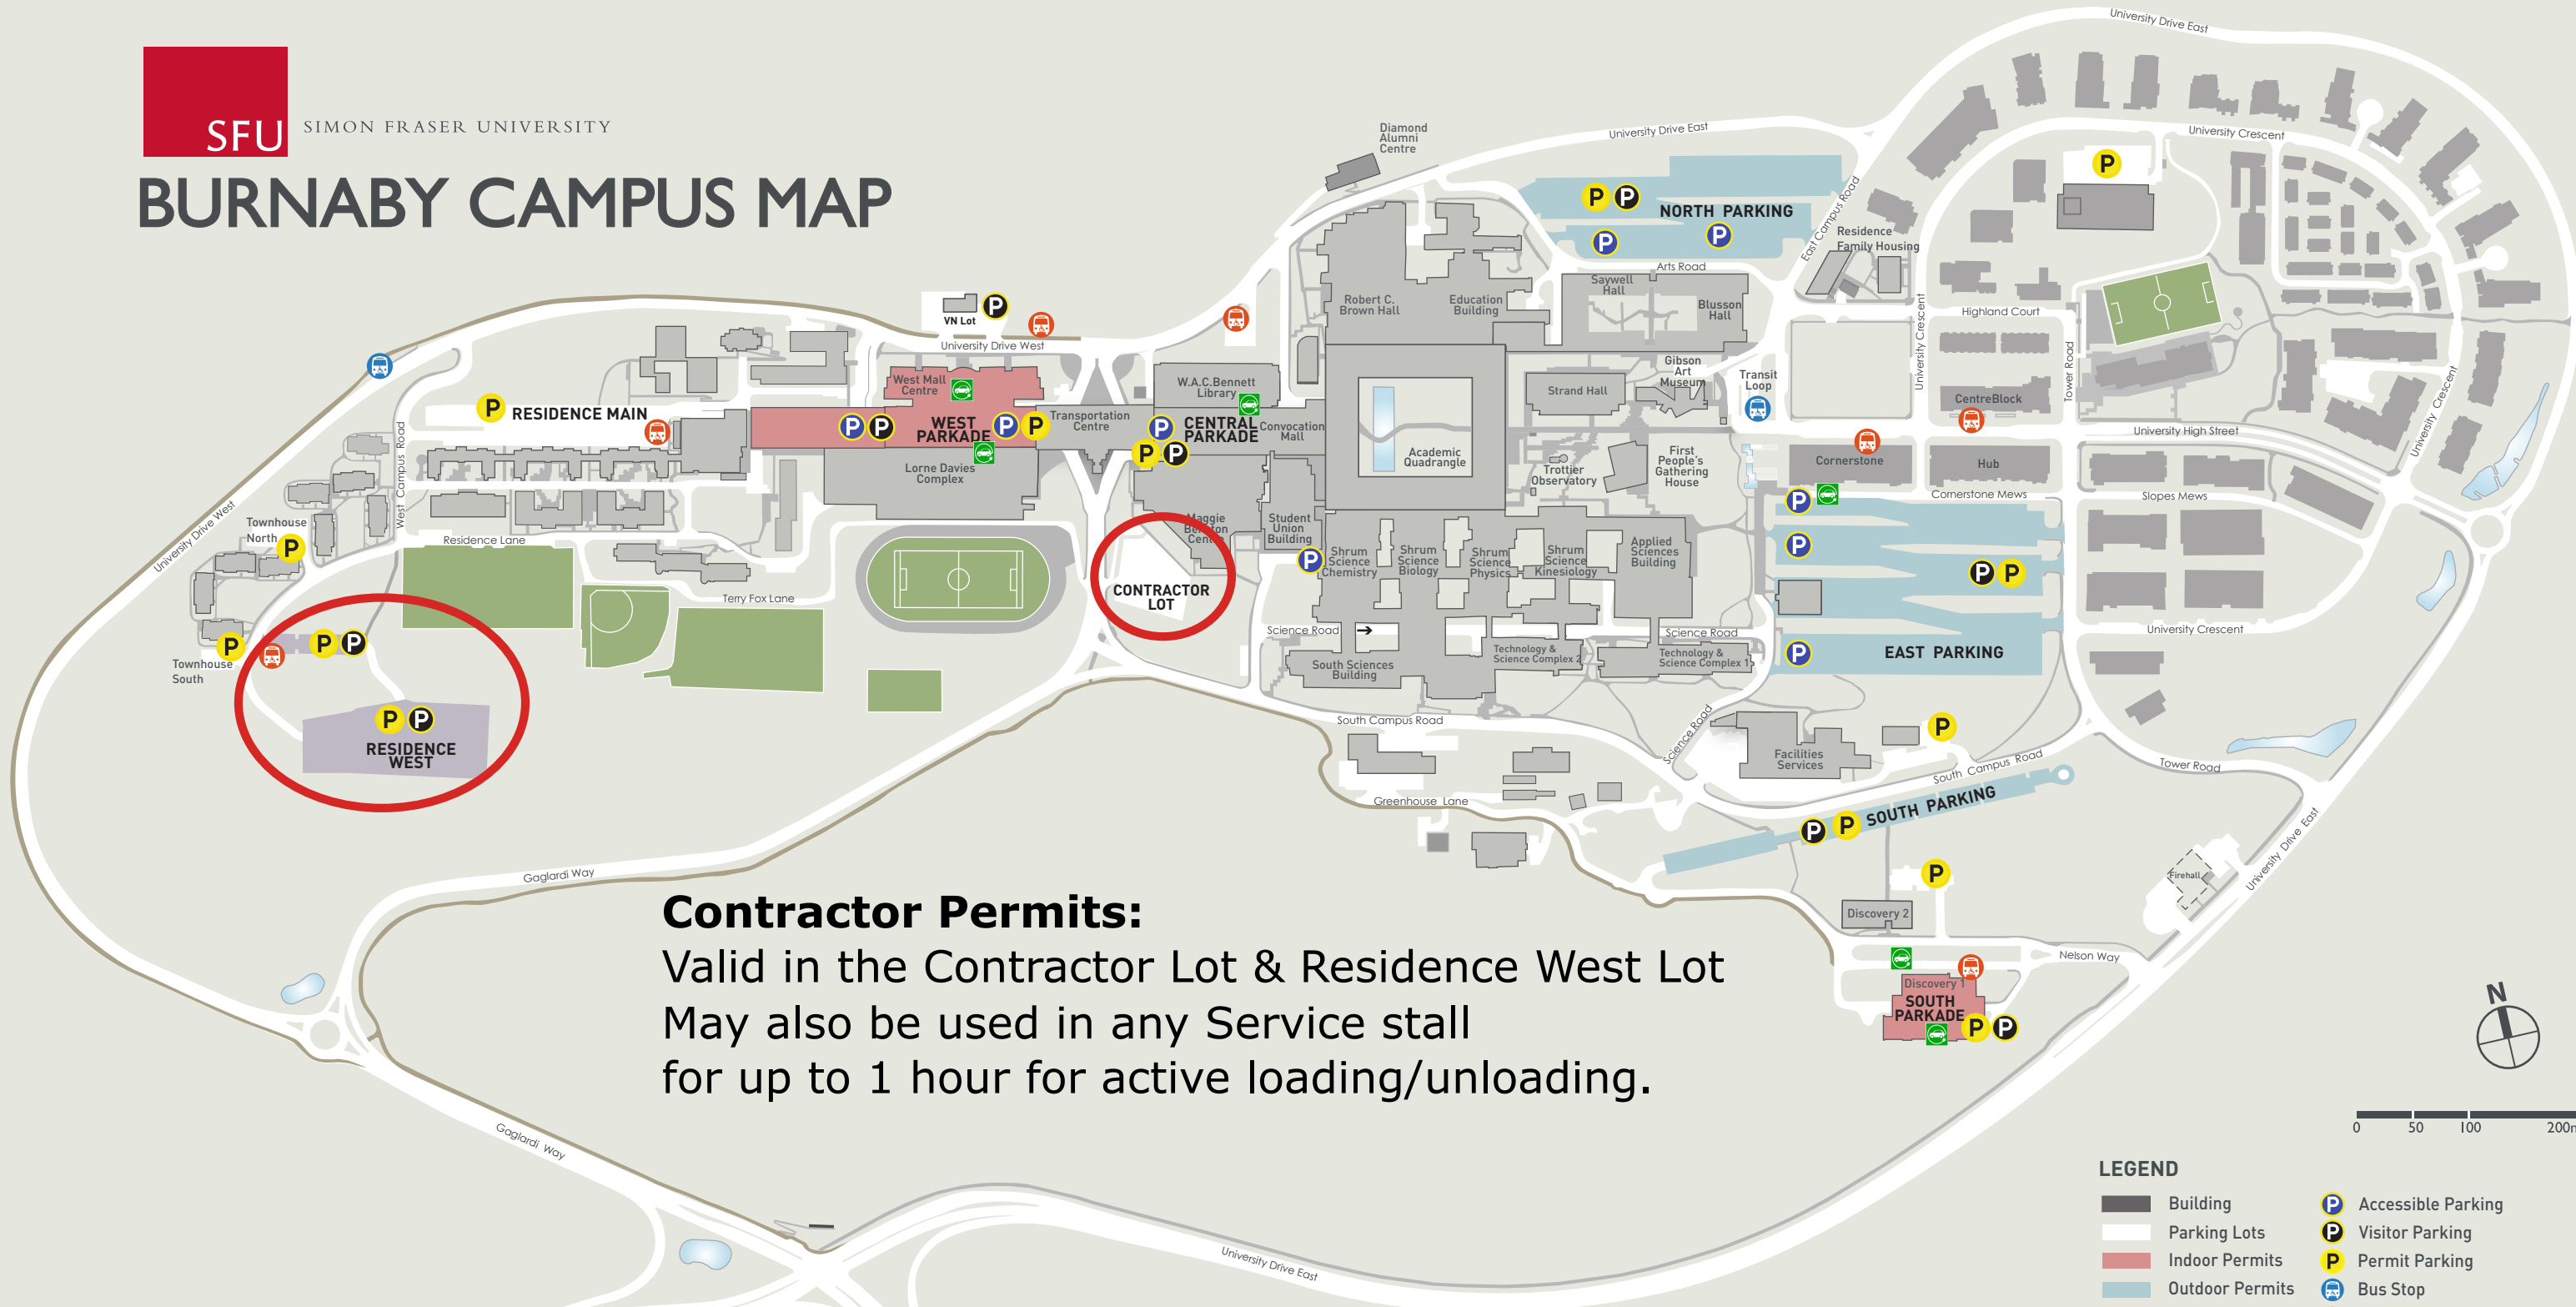

BURNABY CAMPUS MAP

Contractor Permits:
 Valid in the Contractor Lot & Residence West Lot
 May also be used in any Service stall
 for up to 1 hour for active loading/unloading.

LEGEND

- Building
- Parking Lots
- Indoor Permits
- Outdoor Permits
- Residence West Permits
- P Accessible Parking
- P Visitor Parking
- P Permit Parking
- P Bus Stop
- P Shuttle Stop
- P EV Charging Station