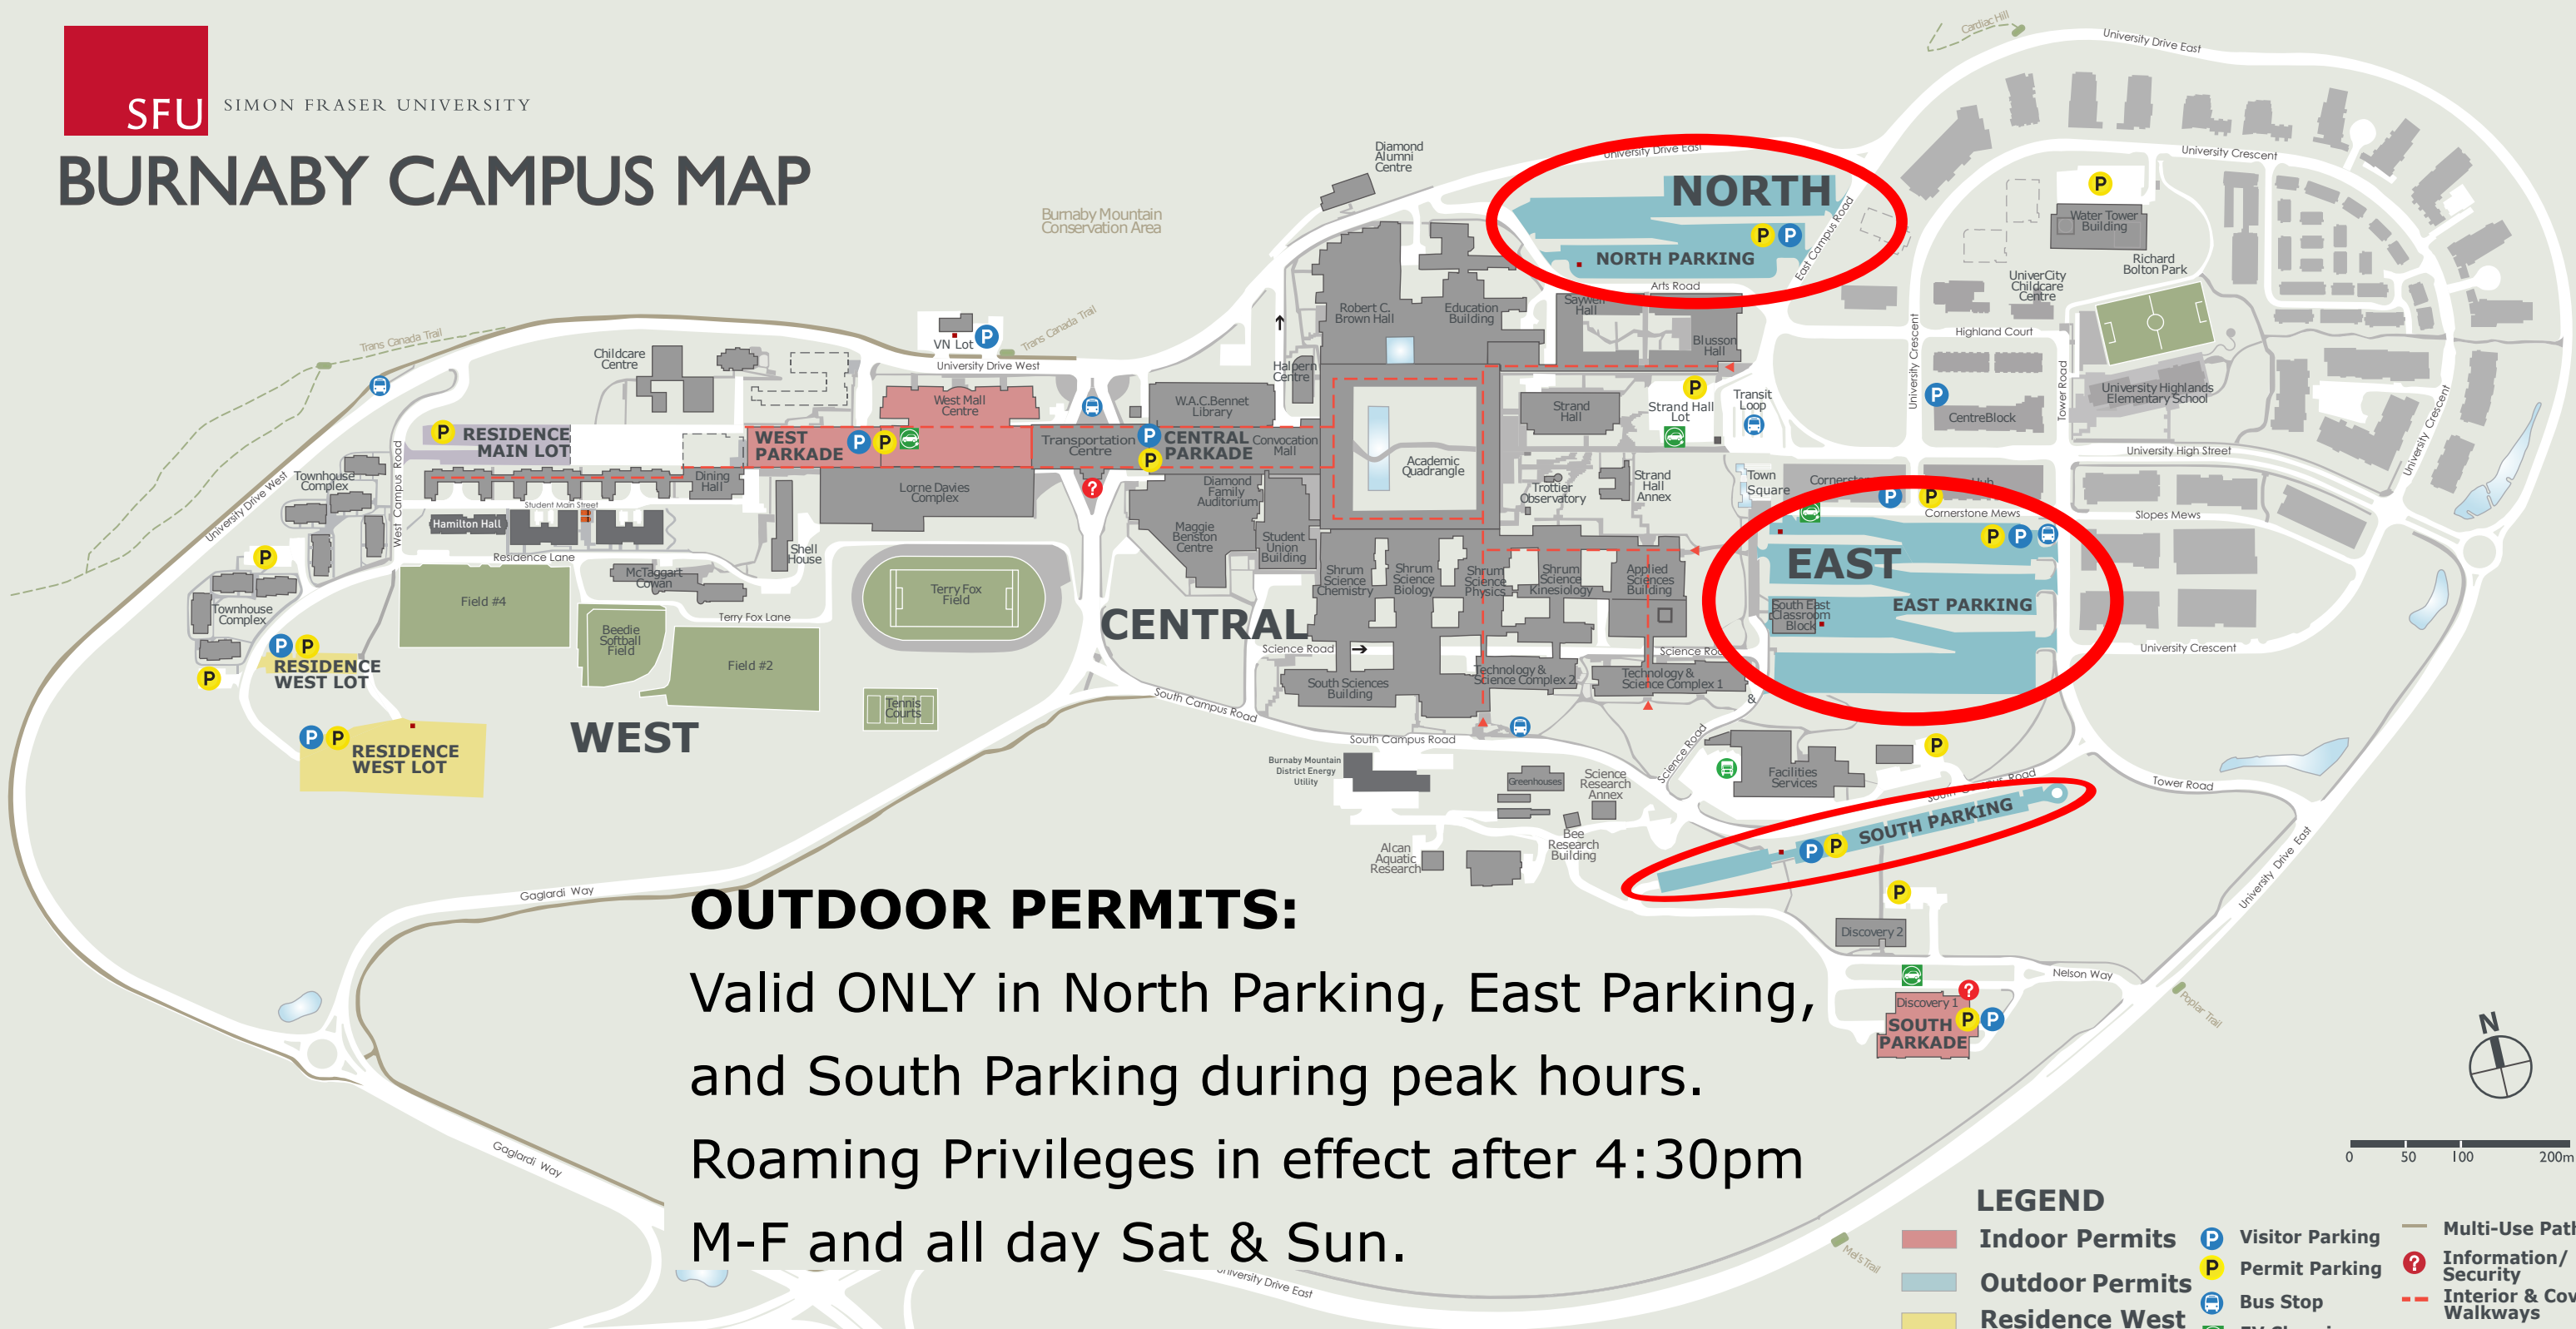

BURNABY CAMPUS MAP

OUTDOOR PERMITS:
 Valid ONLY in North Parking, East Parking,
 and South Parking during peak hours.
 Roaming Privileges in effect after 4:30pm
 M-F and all day Sat & Sun.

LEGEND

- Indoor Permits
- Outdoor Permits
- Residence West Permits
- Visitor Parking
- Permit Parking
- Bus Stop
- EV Charging Station
- Multi-Use Path
- Information/Security
- Interior & Covered Walkways
- Ticket Vending Machine