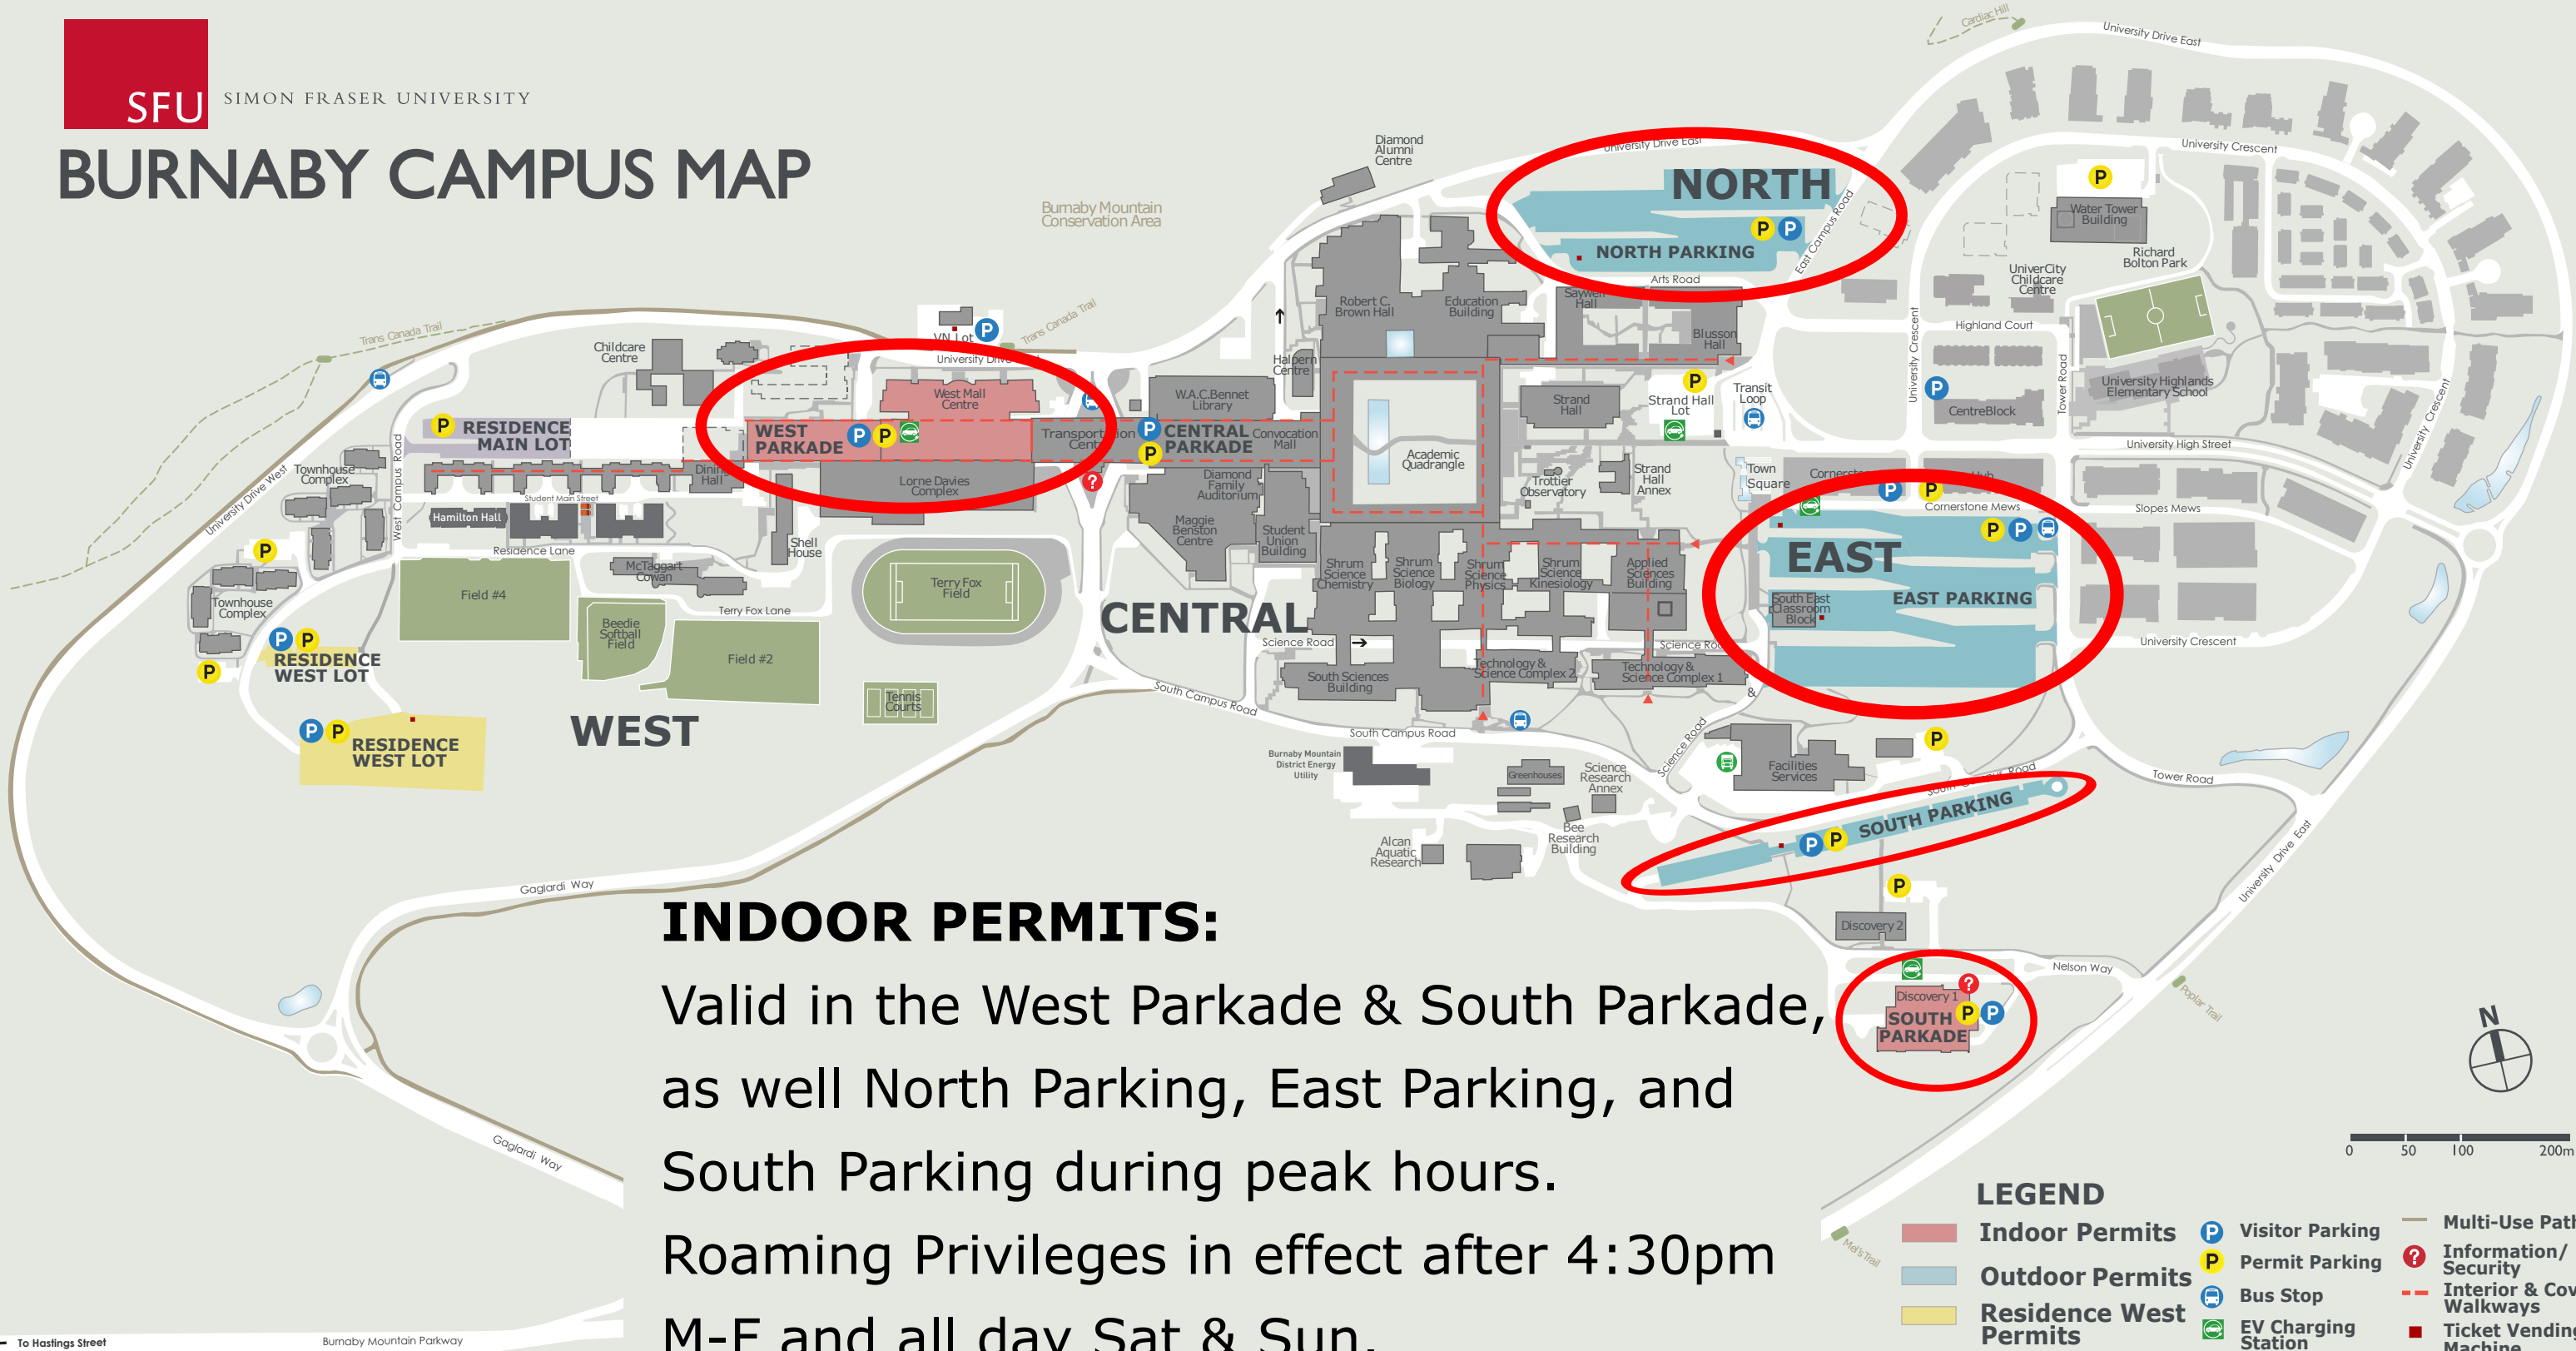

# BURNABY CAMPUS MAP

**INDOOR PERMITS:**  
 Valid in the West Parkade & South Parkade,  
 as well North Parking, East Parking, and  
 South Parking during peak hours.  
 Roaming Privileges in effect after 4:30pm  
 M-F and all day Sat & Sun.

**LEGEND**

	<b>Indoor Permits</b>		<b>Visitor Parking</b>		<b>Multi-Use Path</b>
	<b>Outdoor Permits</b>		<b>Permit Parking</b>		<b>Information/Security</b>
	<b>Residence West Permits</b>		<b>Bus Stop</b>		<b>Interior &amp; Covered Walkways</b>
			<b>EV Charging Station</b>		<b>Ticket Vending Machine</b>