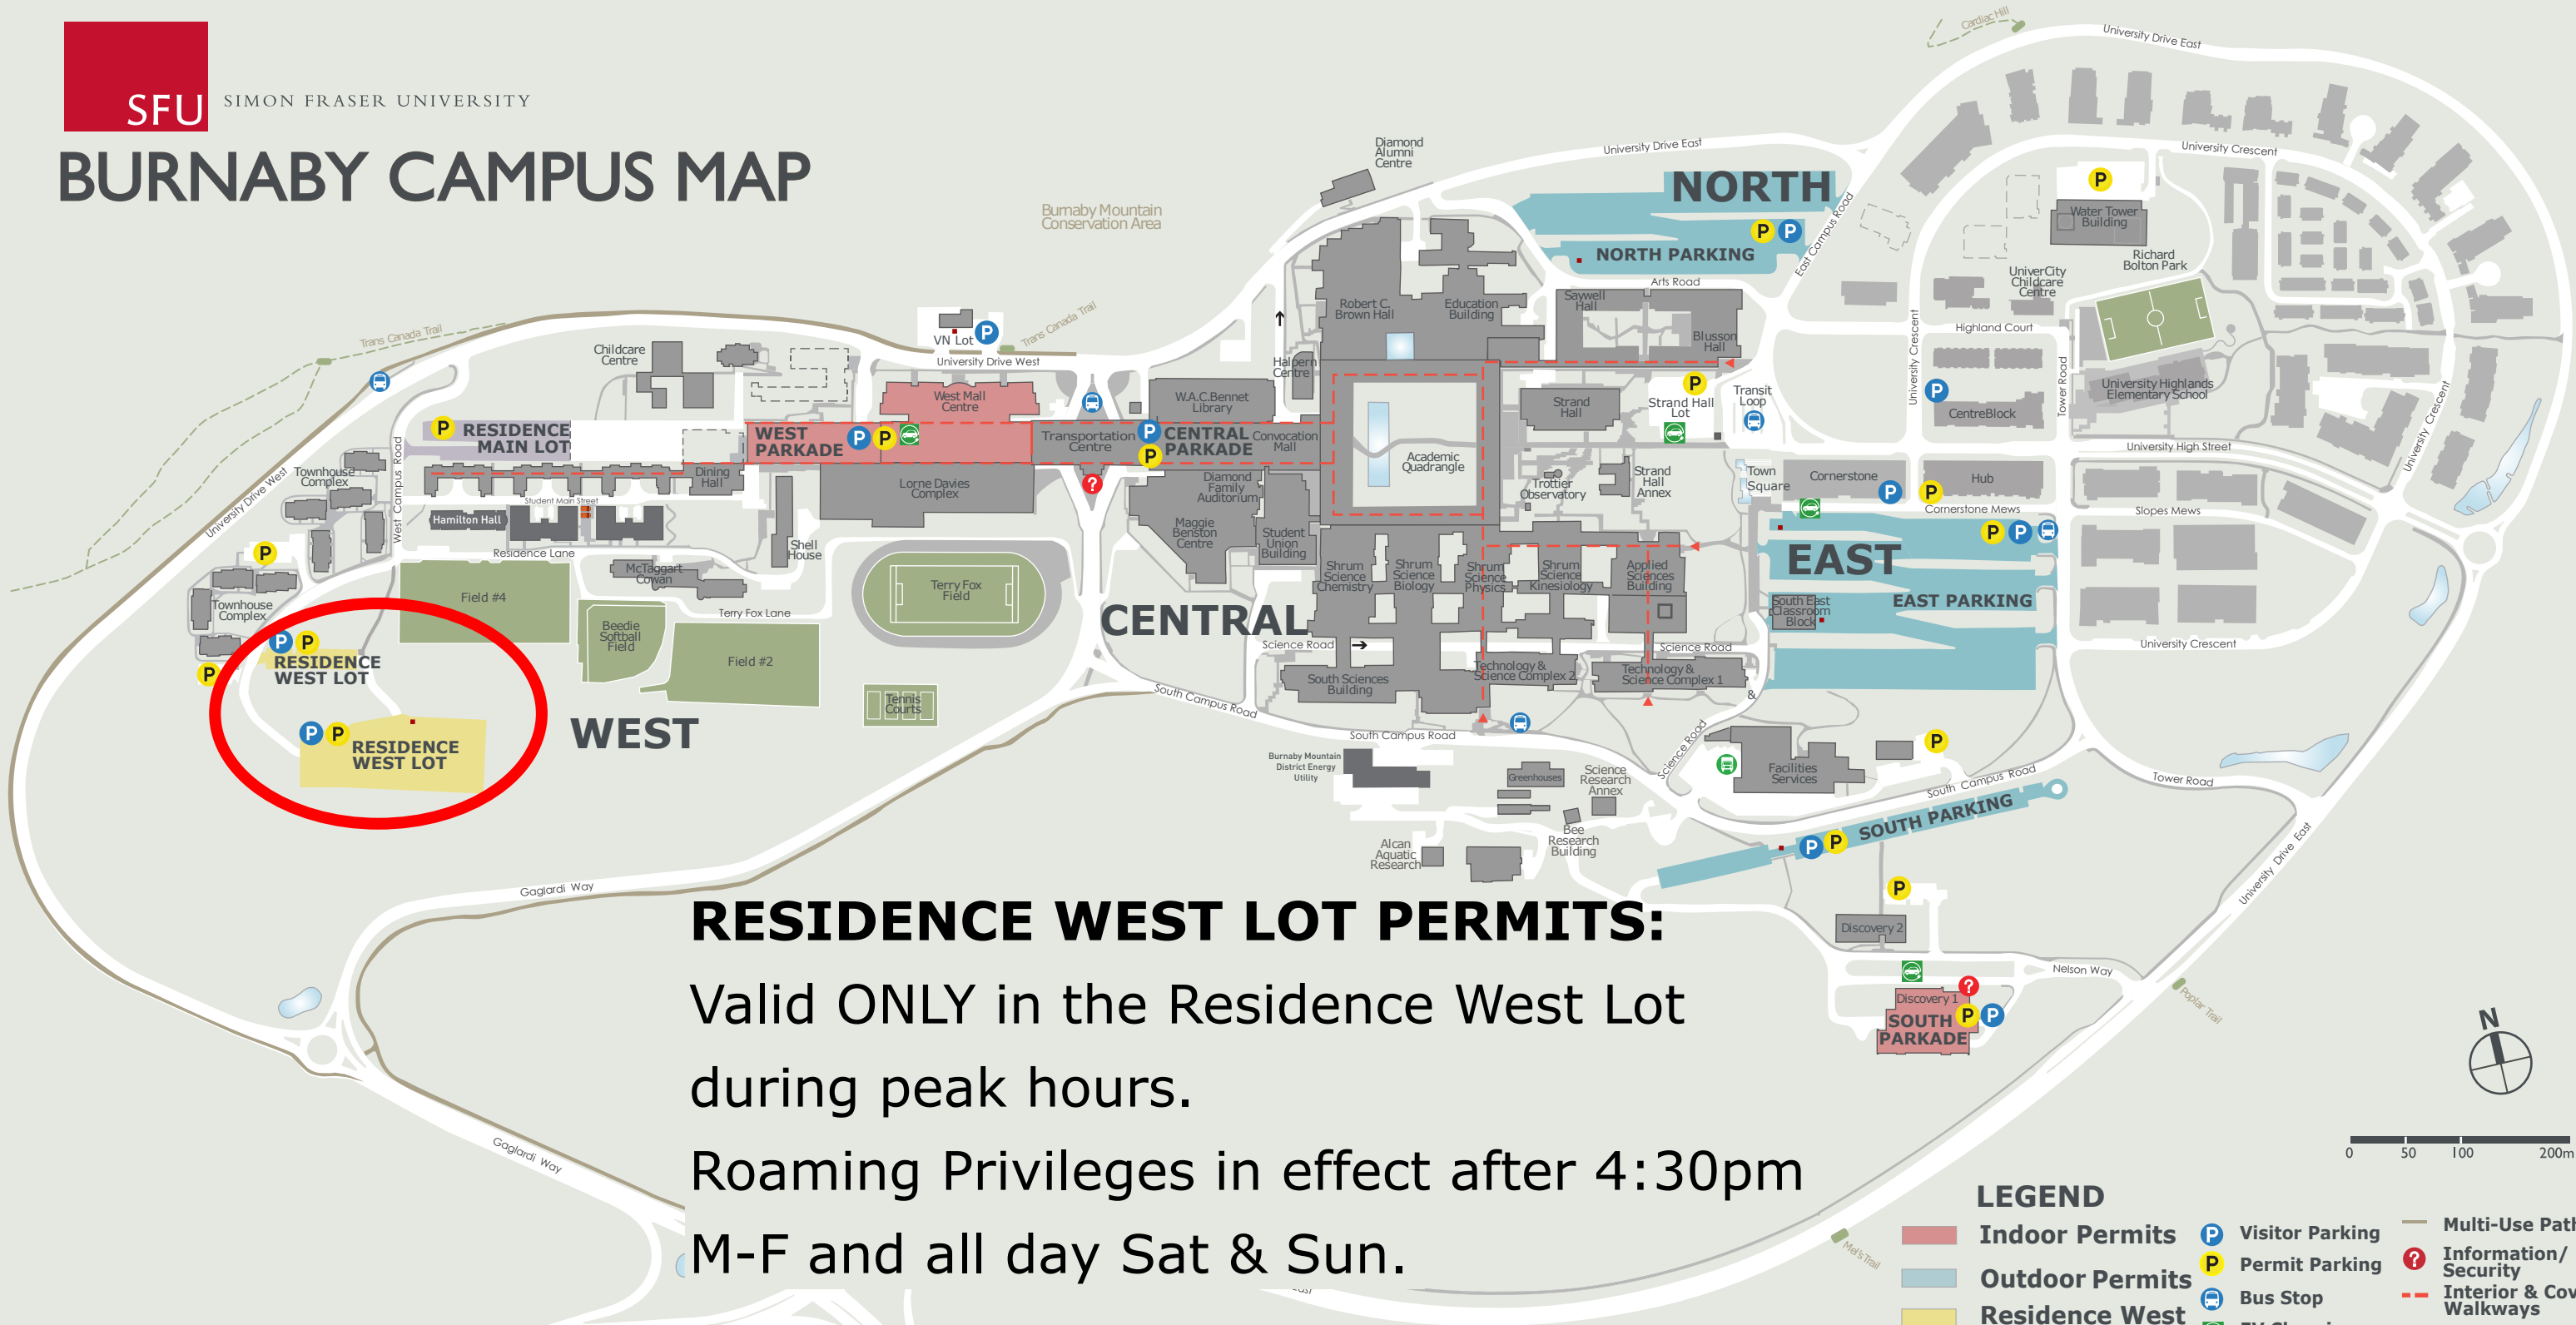

BURNABY CAMPUS MAP

RESIDENCE WEST LOT PERMITS:

Valid **ONLY** in the Residence West Lot during peak hours.

Roaming Privileges in effect after 4:30pm M-F and all day Sat & Sun.

LEGEND

- Indoor Permits
- Outdoor Permits
- Residence West Permits
- Visitor Parking
- Permit Parking
- Bus Stop
- EV Charging Station
- Multi-Use Path
- Information/Security
- Interior & Covered Walkways
- Ticket Vending Machine

BURNABY CAMPUS MAP

LEGEND

 Indoor Permits	 Outdoor Permits	 Residence West Permits	P Visitor Parking	P Permit Parking	P Bus Stop	P EV Charging Station	 Multi-Use Path	? Information/Security	 Interior & Covered Walkways	■ Ticket Vending Machine
---	--	---	--	---	---	--	---	--	--	--